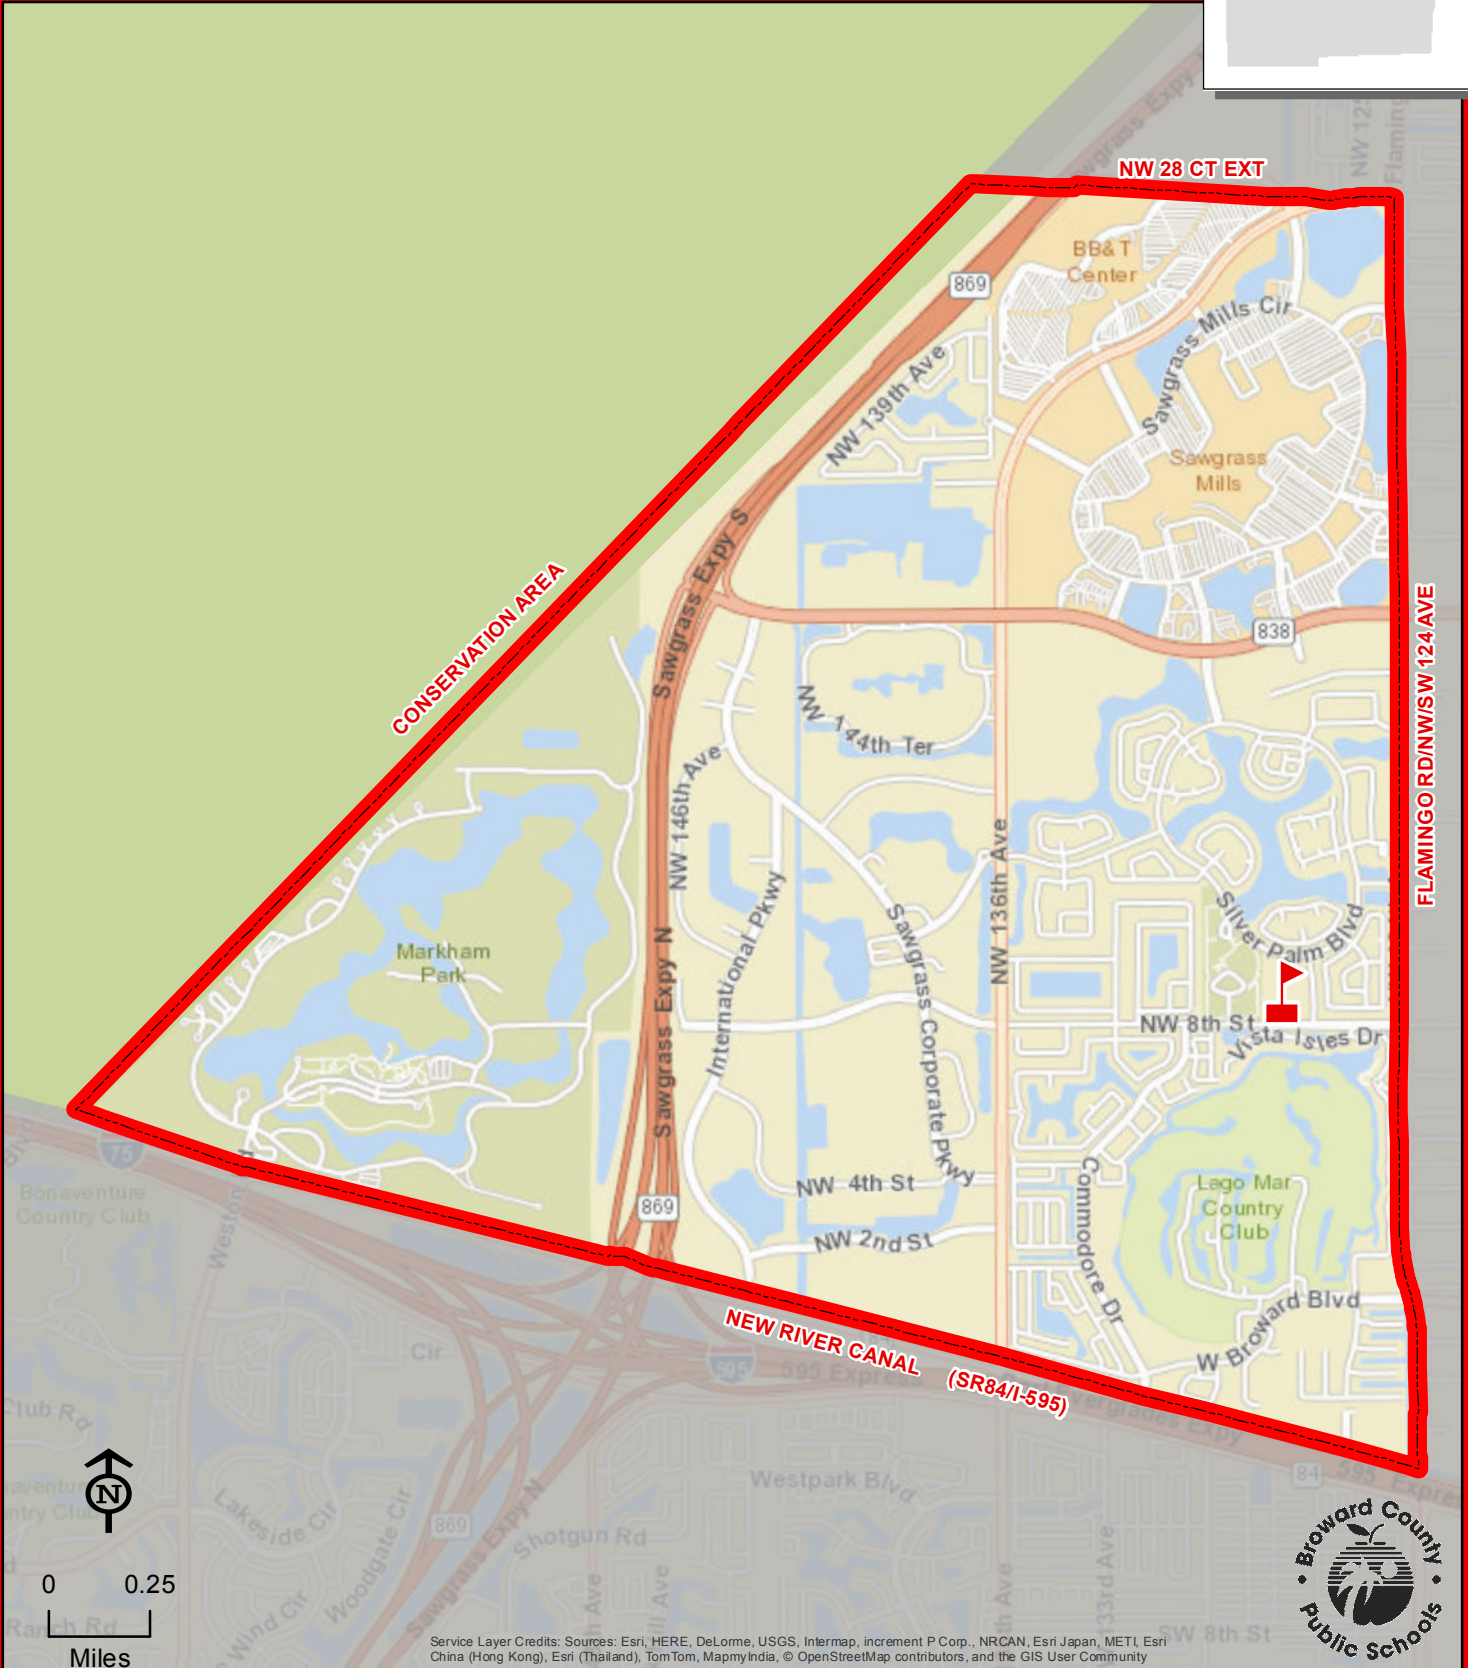

# SAWGRASS ELEMENTARY SCHOOL

12655 NW 8 STREET  
SUNRISE, FLORIDA 33325  
754-322-8500

Innovative Program

FLAMINGO RD/NW 124 AVE

SAWGRASS

THIS MAP IS FOR CONCEPTUAL PURPOSES ONLY AND SHOULD NOT BE USED FOR LEGAL BOUNDARY DETERMINATIONS